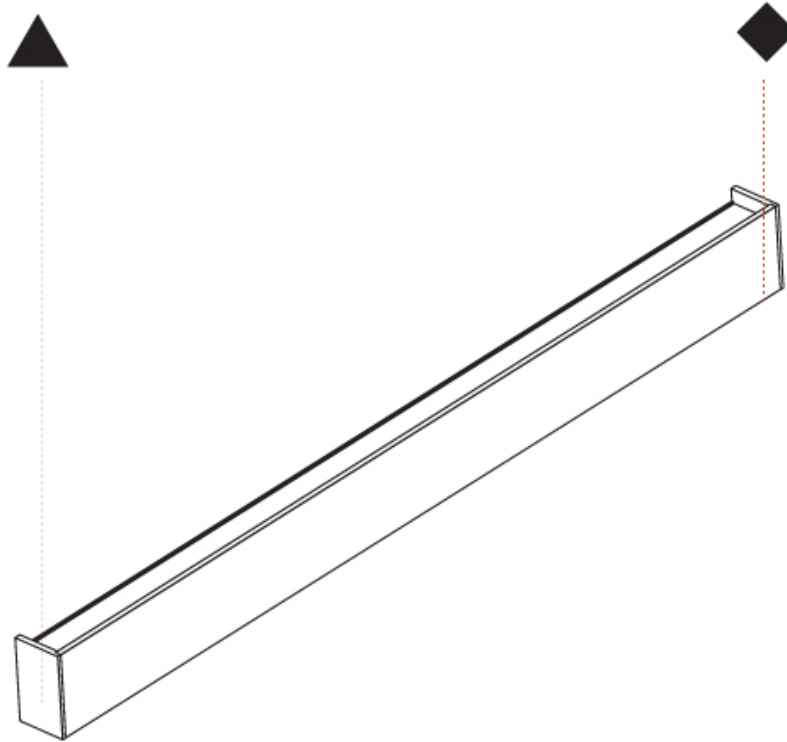

PROJECT
TYPE
SPECIFIER
QUANTITY
DATE

A33285-

PROJECT _____

TYPE _____

SPECIFIER _____

QUANTITY _____

DATE _____

NEVER ENDING SYSTEM SURFACE